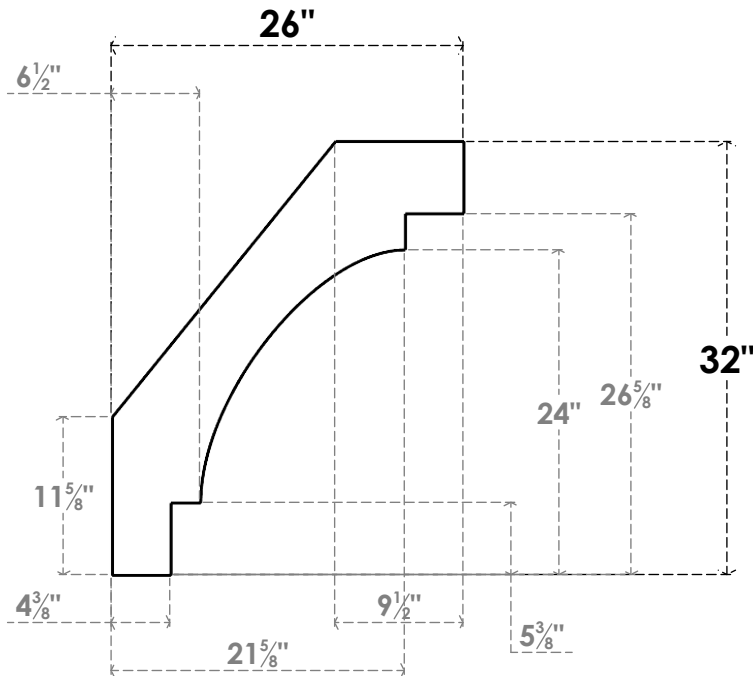

ITEM NUMBER: BRCPC035X26000X32000MRC

3 1/2"W X 26"D X 32"H MERCED ARCHITECTURAL GRADE PVC CLOSED KNEE BRACE

SIDE PROFILE

FRONT PROFILE

ISOMETRIC

EKENA MILLWORK
2300 WEST MAIN ST.
CLARKSVILLE, TX 75426
TOLL FREE: 866-607-0453
WWW.EKENAMILLWORK.COM