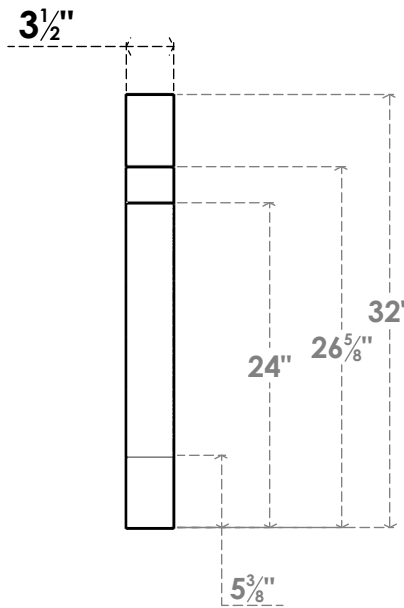

ITEM NUMBER: BRCPC035X26000X32000MRC

3 1/2"W X 26"D X 32"H MERCED ARCHITECTURAL GRADE PVC CLOSED KNEE BRACE

SIDE PROFILE

FRONT PROFILE

ISOMETRIC

EKENA MILLWORK
2300 WEST MAIN ST.
CLARKSVILLE, TX 75426
TOLL FREE: 866-607-0453
WWW.EKENAMILLWORK.COM